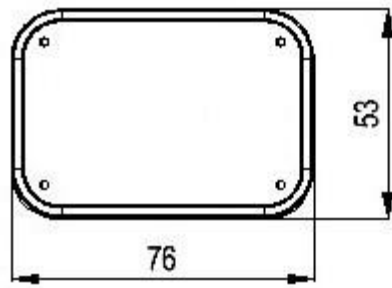

## SPECIFICATIONS

Image Sensor	1/3" CCD Sony 960H Super HAD II
Scanning System	PAL, 50Hz, 625L (V), 2:1 Inter Line Transfer
Pixels - Effective	976(H) x 582(V)
Resolution	650 (H) lines colour, 700 (H) lines b&w
Col/B&W	On/Off/Auto/Ext, IR-cut filter removable (ICR)
Sensitivity Colour	0.01 Lux (50IRE) @ F1.2
Sensitivity B&W	0.001 Lux (50IRE) @ F1.2
S/N Ratio	>52dB (AGC off)
Lens Mount	C/CS mount with adaptor
Lens Drive Type	Auto iris (DC)
Sens Up	Off ~ x512, auto
Motion Detection	On/Off
Number of Privacy Zones	15 ea
Wide Dynamic Range	Normal / Light / Full
High Speed Shutter	1/50 ~ 1/100.000 sec, auto
BLC	BLC / HLC / off
AGC	Off, On (x0.25/x0.5/x0.75/x1)
Digital Noise Reduction (DNR)	Low/Midlow/Mid/Midhigh/High/Off (2D/3D)
Digital Image Stabilization (DIS)	Off/On
Additional Features	H/V Reverse, High Light Compensation, E-Zoom
OSD	Yes (DE,EN,ES,FR,RU,PT,JP)
Camera ID	52 character, 2 lines
White Balance	ATW/PUSH/Anti CR/Manual/User 1/User 2
Remote Control	CCVC, data on coax cable
Video Outputs	1 CVBS (1Vpp), BNC
Humidity	less than 90%, non condensing
Operating Temperature	-10°C ~ +45°C
Supply Voltage	12 VDC/24 VAC
Power Consumption	3 W
Weight	0.4 kg
Dimensions w*h*d	76 x 53 x 126 mm

## DIMENSIONS

---