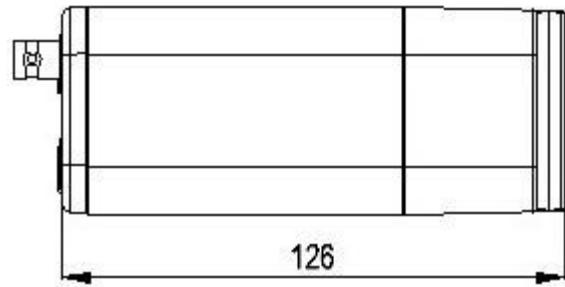

## SPECIFICATIONS

Image Sensor	1/3" CCD Sony 960H Super HAD II
Scanning System	PAL, 50Hz, 625L (V), 2:1 Inter Line Transfer
Pixels - Effective	976(H) x 582(V)
Resolution	650 (H) lines colour, 700 (H) lines b&w
Col/B&W	On/Off/Auto/Ext, IR-cut filter removable (ICR)
Sensitivity Colour	0.01 Lux (50IRE) @ F1.2
Sensitivity B&W	0.001 Lux (50IRE) @ F1.2
S/N Ratio	>52dB (AGC off)
Lens Mount	C/CS mount with adaptor
Lens Drive Type	Auto iris (DC)
Sens Up	Off ~ x512, auto
Motion Detection	On/Off
Number of Privacy Zones	15 ea
Wide Dynamic Range	Normal / Light / Full
High Speed Shutter	1/50 ~ 1/100.000 sec, auto
BLC	BLC / HLC / off
AGC	Off, On (x0.25/x0.5/x0.75/x1)
Digital Noise Reduction (DNR)	Low/Midlow/Mid/Midhigh/High/Off (2D/3D)
Digital Image Stabilization (DIS)	Off/On
Additional Features	H/V Reverse, High Light Compensation, E-Zoom
OSD	Yes (DE,EN,ES,FR,RU,PT,JP)
Camera ID	52 character, 2 lines
White Balance	ATW/PUSH/Anti CR/Manual/User 1/User 2
Remote Control	CCVC, data on coax cable
Video Outputs	1 CVBS (1Vpp), BNC
Humidity	less than 90%, non condensing
Operating Temperature	-10°C ~ +45°C
Supply Voltage	12 VDC/24 VAC
Power Consumption	3 W
Weight	0.4 kg
Dimensions w*h*d	76 x 53 x 126 mm

## DIMENSIONS

---